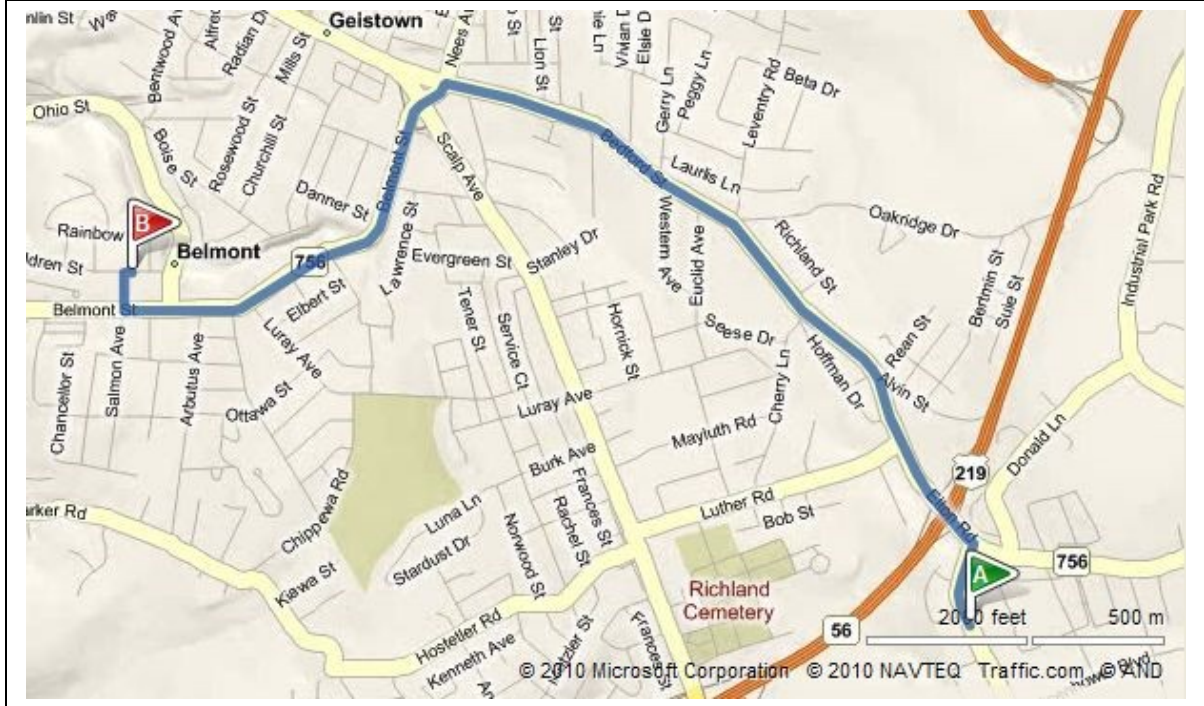

## Directions from Comfort Inn/Wal-Mart Area to Belmont Church

### Map:

### Directions:

From the Comfort Inn, go out to light on Elton Road and turn left. Continue down Elton road past Luther Road and it becomes Bedford Street. At the stop light in Geistown, turn left at the light beside Rite-Aid. Go under the underpass and continue on Belmont Street for about one mile. Go thru the next light at the sweeping right turn, and turn right at next intersection, Coldren St. Go one block to Church on Right. Turn right, and go to parking lot at the lower end of the church.

**441 Theatre Dr, Johnstown, PA**  
 15904-2842  
[Edit or drag the route](#) • [Save this location](#)

✂ **A-B: 3.1 miles, 7 min** + [Add to route](#)

1	Depart Theatre Dr	0.2 miles
2	Turn <b>left</b> onto SR-756 / Elton Rd	1.7 miles
3	Turn <b>left</b> to stay on SR-756 / Bedford St	1.1 miles
4	Turn <b>right</b> onto Salmon Ave	0.1 miles
5	Turn <b>right</b> onto Coldren St	0.0 miles
6	Arrive at <b>107 Coldren St, Johnstown, PA 15904-2237</b> on the right <i>The last intersection is Salmon Ave            If you reach Woodside Ave, you've gone too far</i>	0.0 miles