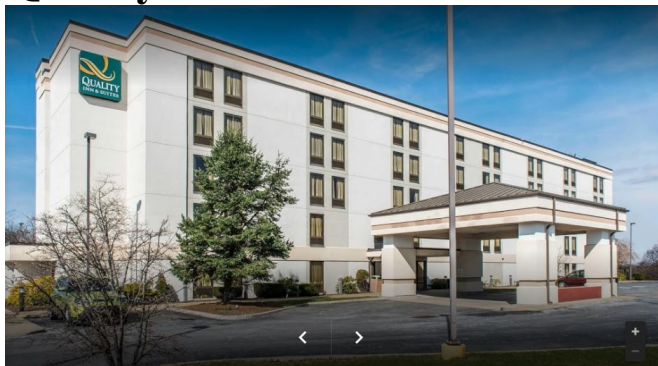

Area Motels Near the Reunion Site.....

All of the motels listed here are located very close to the site for our next reunion. Over the years many of us have stayed at the Quality Inn and Suites, which is listed first. It had been formally known as the Comfort Inn, but has been redone and is the only motel with an indoor swimming pool.

We usually reserve a block of rooms at both the Quality Inn and the Sleep Inn under the "Luther Reunion" name. If you ask them for those rooms you will receive a discounted or group price. All of these motels are about three miles from the Belmont Church, the site of the reunion.

Quality Inn & Suites.....

455 Theatre Drive
Johnstown, PA 15904 814-266-3678
Rates: $129 - $159